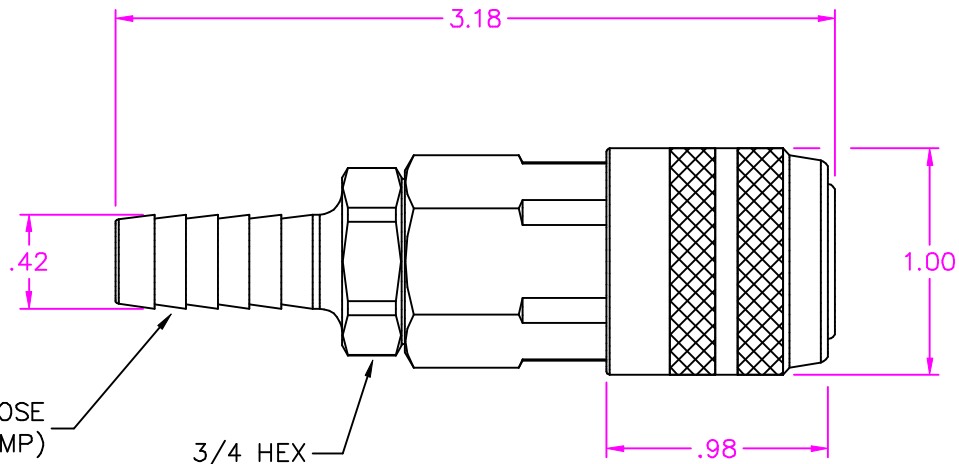

LN3703M

HOSE STEM FOR 3/8" I.D. HOSE
(REQUIRES A HOSE CLAMP)

3/4 HEX

| | | |
|--|----------------|-----------------------|
| FOSTER MANUFACTURING COMPANY, INC. 2324 W. BATTLEFIELD ROAD | | SPRINGFIELD, MISSOURI |
| TITLE | DATE | |
| LN3703M PROFILE DRAWING | 10-9-08 | |
| | DRAWING NUMBER | |
| | LN3703M | |