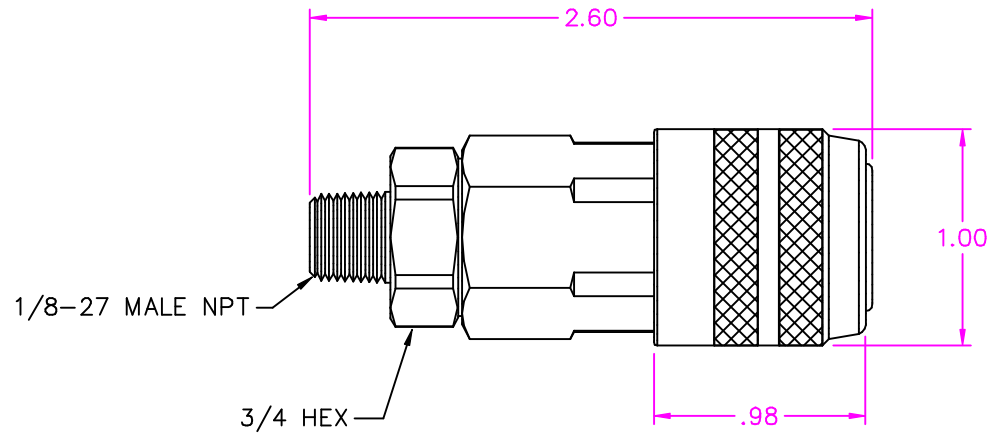

LN2903M

FOSTER MANUFACTURING COMPANY, INC.
2324 W. BATTLEFIELD ROAD SPRINGFIELD, MISSOURI

TITLE	DATE
LN2903M PROFILE DRAWING	10-9-08
	DRAWING NUMBER
	LN2903M