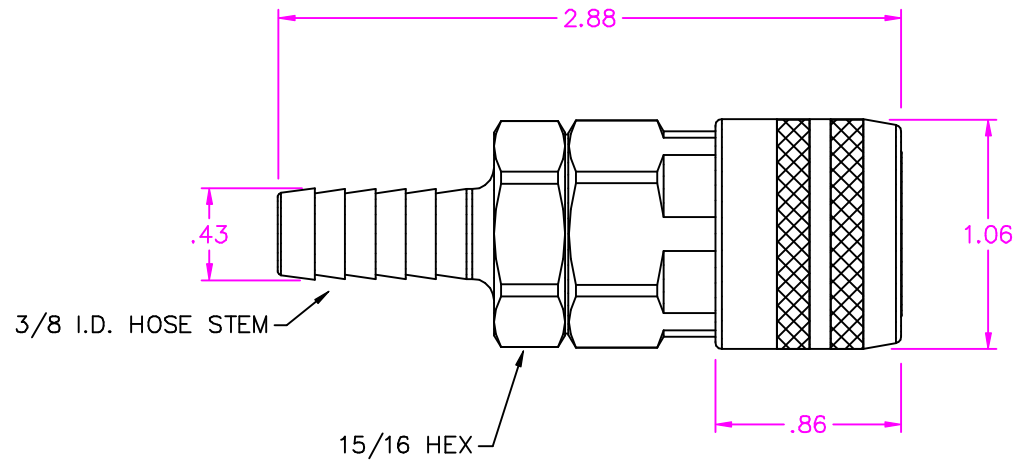

310M-4804

FOSTER MANUFACTURING COMPANY, INC.
2324 W. BATTLEFIELD ROAD SPRINGFIELD, MISSOURI

TITLE
310M-4804 PROFILE DRAWING

DATE
10-8-08
DRAWING NUMBER
310M-4804