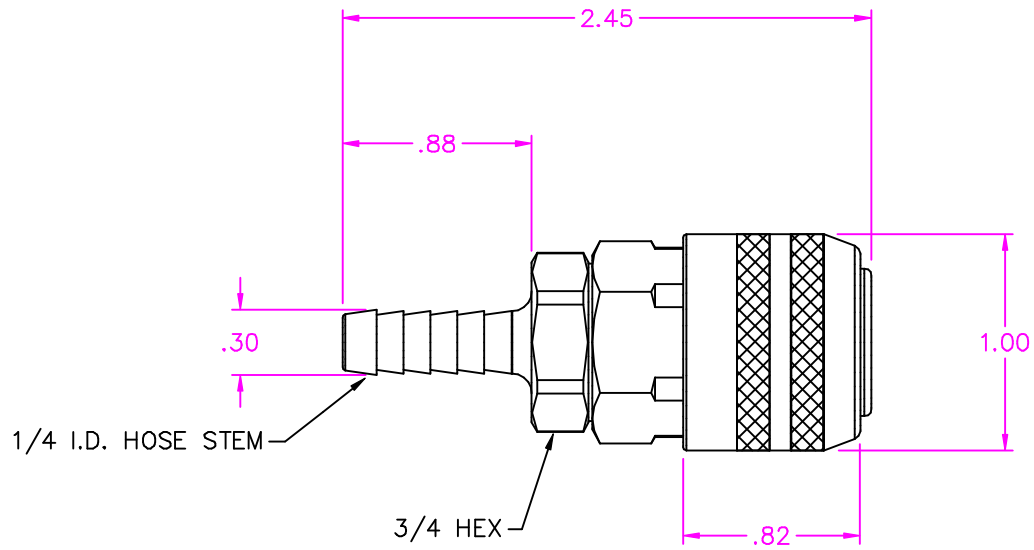

210M-3603

FOSTER MANUFACTURING COMPANY, INC.  
2324 W. BATTLEFIELD ROAD      SPRINGFIELD, MISSOURI

TITLE	DATE
210M-3603 PROFILE DRAWING	10-8-08
	DRAWING NUMBER
	210M-3603