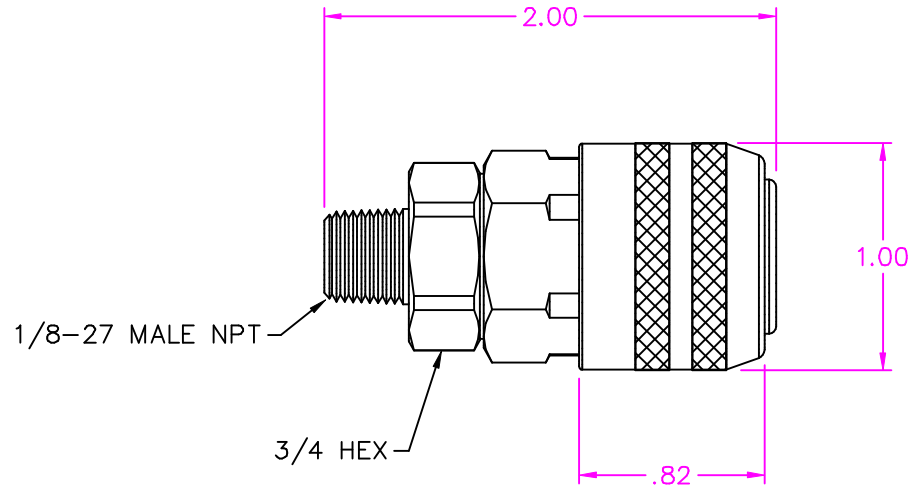

210M-2903

THIS PRODUCT IS RoHS COMPLIANT. NO REGULATED MATERIALS ARE USED IN ITS CONSTRUCTION.

FOSTER MANUFACTURING COMPANY, INC.
2324 W. BATTLEFIELD ROAD SPRINGFIELD, MISSOURI

TITLE	DATE
210M-2903 PROFILE DRAWING	10-8-08
	DRAWING NUMBER
	210M-2903